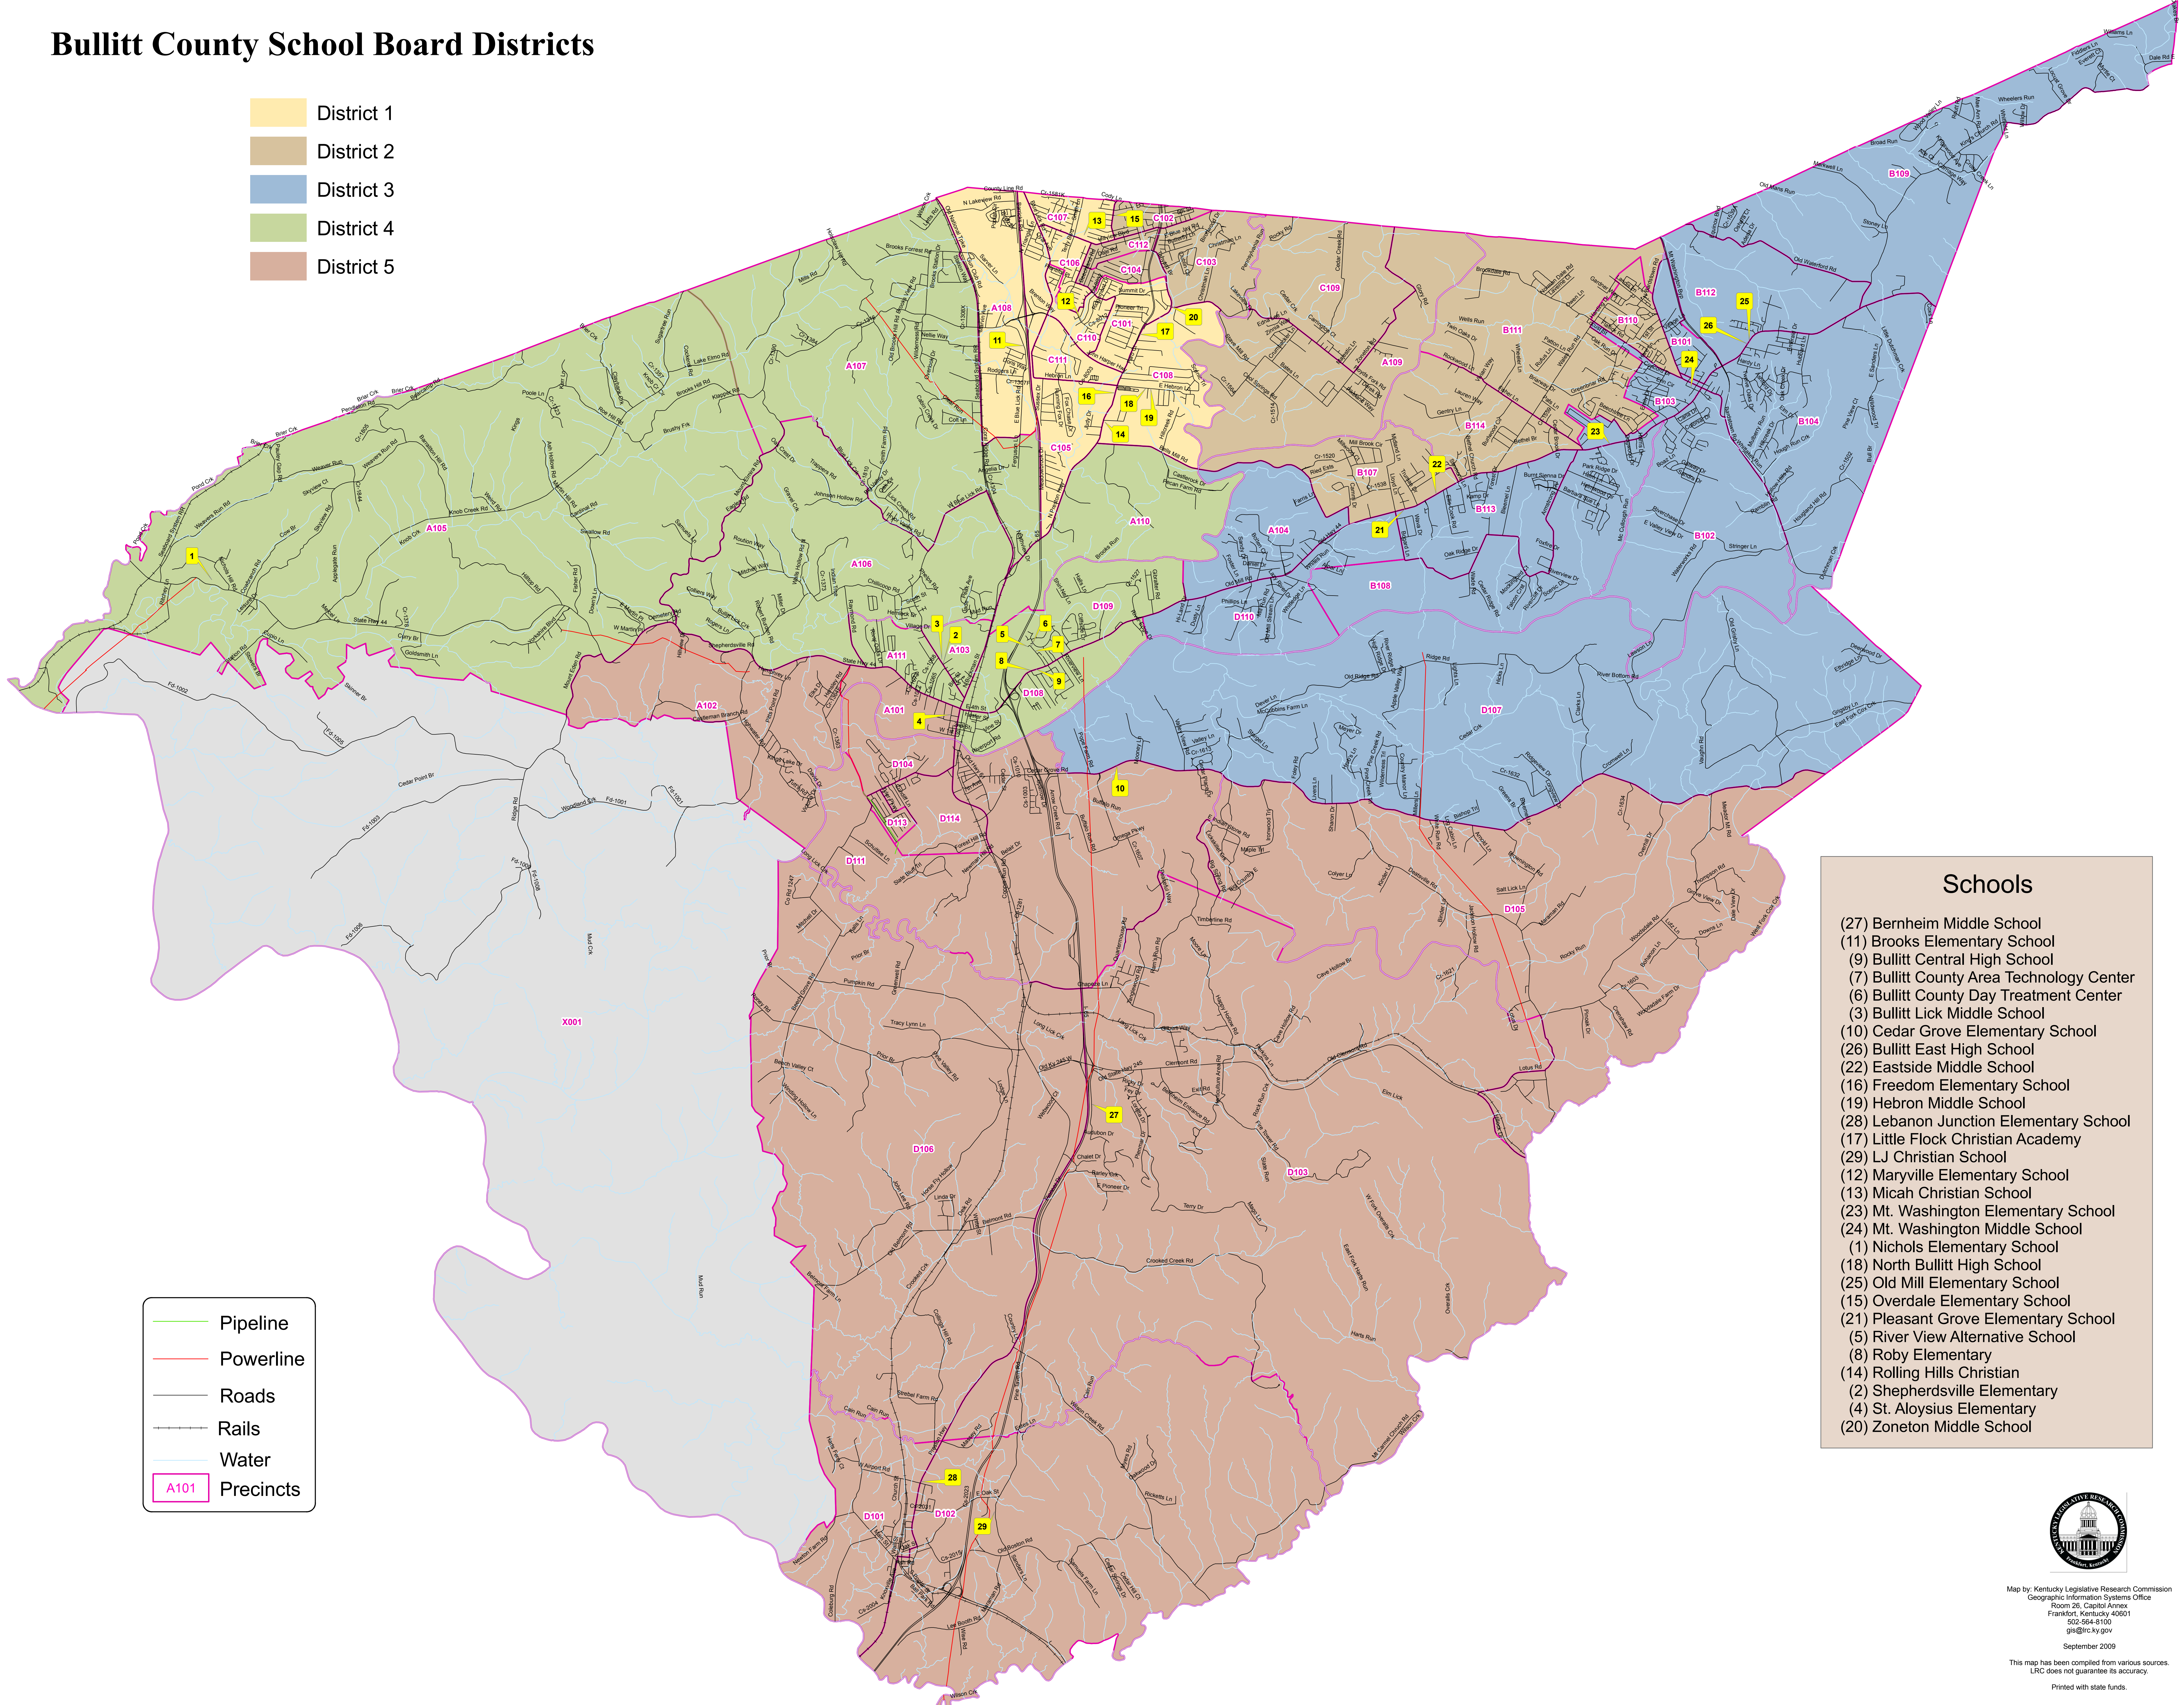

Bullitt County School Board Districts

- District 1
- District 2
- District 3
- District 4
- District 5

1. ### Schools
- (27) Bernheim Middle School
  - (11) Brooks Elementary School
  - (9) Bullitt Central High School
  - (7) Bullitt County Area Technology Center
  - (6) Bullitt County Day Treatment Center
  - (3) Bullitt Lick Middle School
  - (10) Cedar Grove Elementary School
  - (26) Bullitt East High School
  - (22) Eastside Middle School
  - (16) Freedom Elementary School
  - (19) Hebron Middle School
  - (28) Lebanon Junction Elementary School
  - (17) Little Flock Christian Academy
  - (29) LJ Christian School
  - (12) Maryville Elementary School
  - (13) Micah Christian School
  - (23) Mt. Washington Elementary School
  - (24) Mt. Washington Middle School
  - (1) Nichols Elementary School
  - (18) North Bullitt High School
  - (25) Old Mill Elementary School
  - (15) Overdale Elementary School
  - (21) Pleasant Grove Elementary School
  - (5) River View Alternative School
  - (8) Roby Elementary
  - (14) Rolling Hills Christian
  - (2) Shepherdsville Elementary
  - (4) St. Aloysius Elementary
  - (20) Zoneton Middle School

- Pipeline
- Powerline
- Roads
- Rails
- Water
- Precincts

September 2009